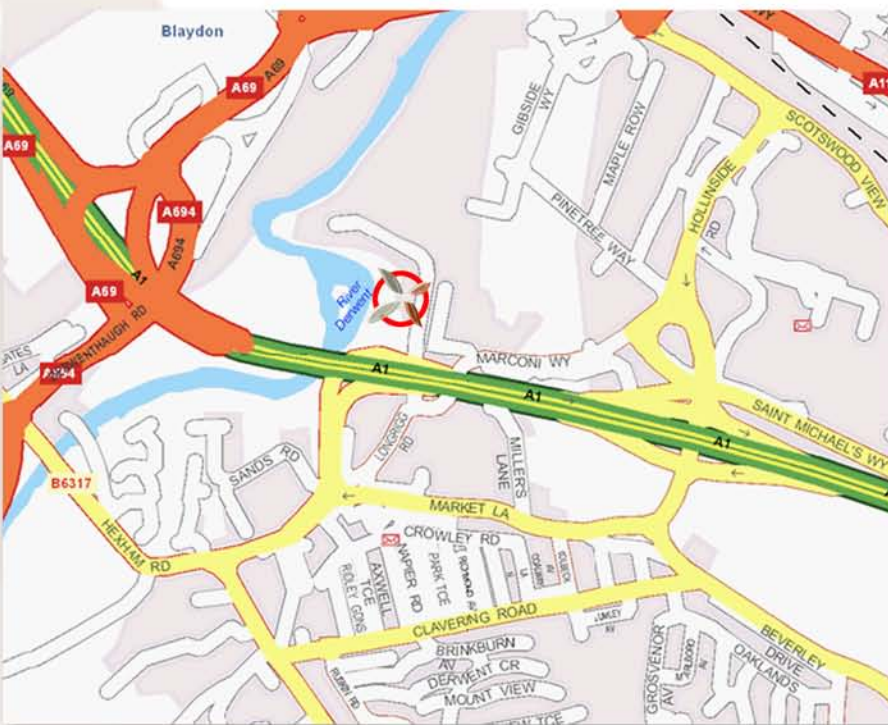

The office company

YOUR SPACE TO GROW

Drive over the Redheugh Bridge from Newcastle heading towards the Metro Centre, stay in the right hand lane and the road will go over the roundabout.

Continue on in the right hand lane (as the left lane takes the traffic A1 south bound) follow signs for A1 north bound then join the A1 north bound.

Exit A1 north bound at Swalwell / Whickham exit.

Keep left and take the first main left at the roundabout. Follow the road past Fife Engineering on the left and just as your level with that, the road will curve right, do not curve right, indicate left as you pass Fife Engineering and go underneath the A1 bridge.